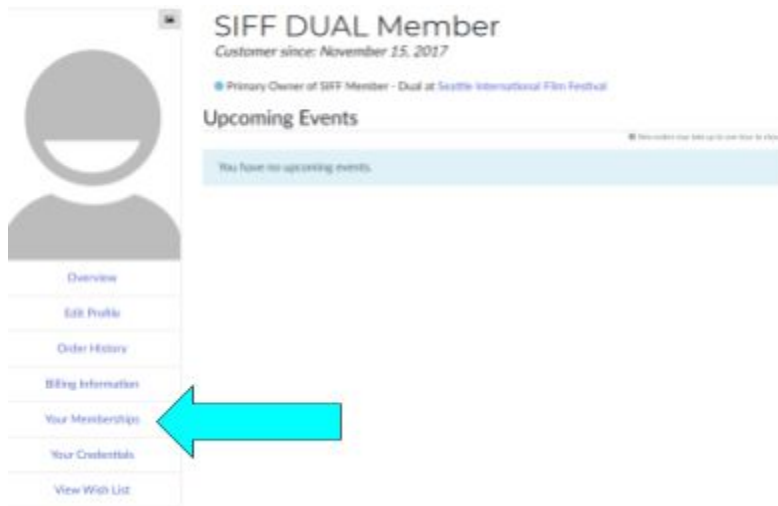

# Connecting your Dual Membership

Primary Member Logs on [HERE](#)

Once Logged in Select your memberships from the menu

If there are no other members found in group, click add member

Enter the Email Address of the other member

They will receive an email with a link to confirm. The link will be good for 30 days.