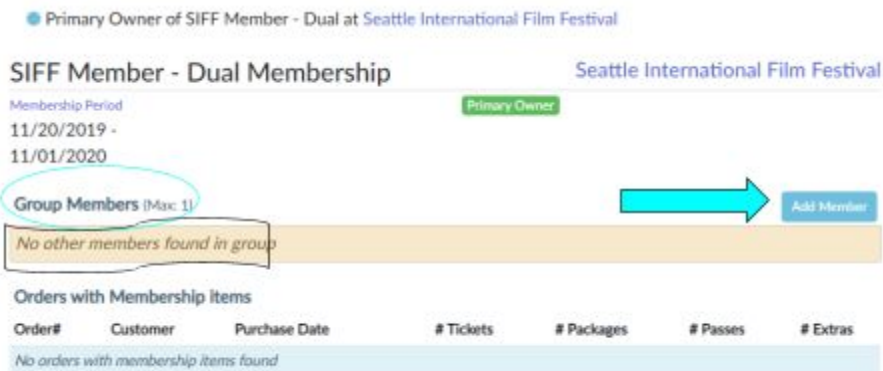

# Connecting your Dual Membership

Primary Member Logs on [HERE](#)

Once Logged in Select your memberships from the menu

If there are no other members found in group, click add member

Enter the Email Address of the other member

They will receive an email with a link to confirm. The link will be good for 30 days.