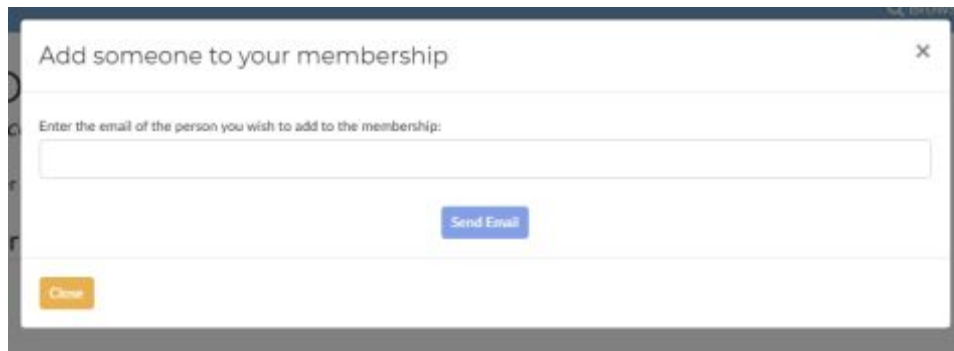

# Connecting your Dual Membership

Primary Member Logs on [HERE](#)

Once Logged in Select your memberships from the menu

If there are no other members found in group, click add member

Enter the Email Address of the other member

They will receive an email with a link to confirm. The link will be good for 30 days.